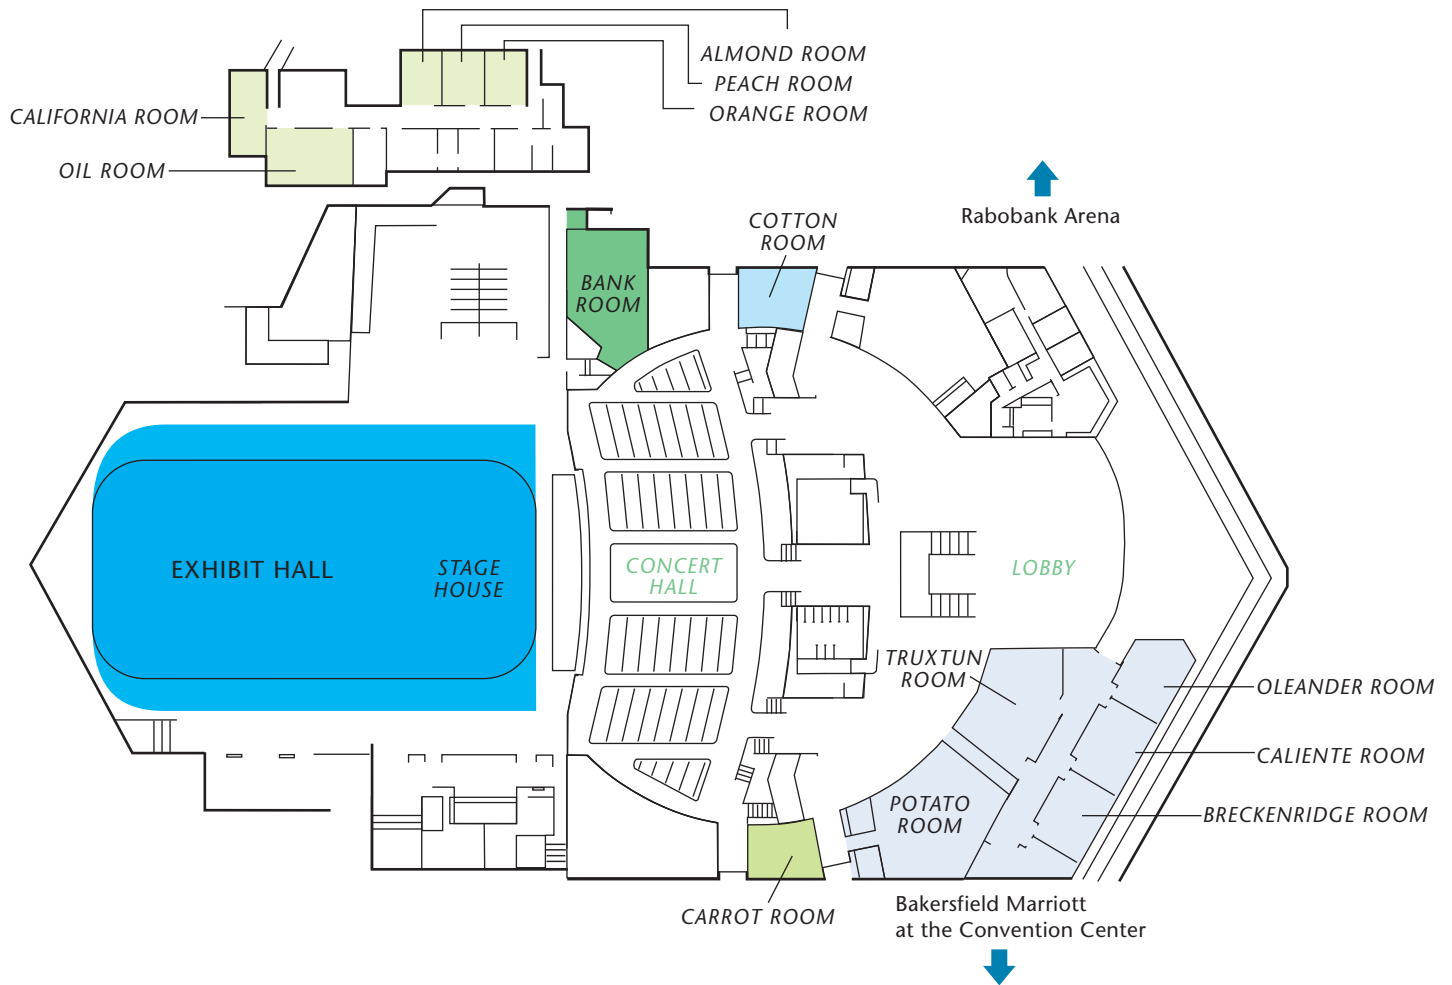

Rabobank ARENA

THEATER & CONVENTION CENTER

ROOM	SQUARE FEET	CLASSROOM	THEATER	5' ROUNDS	8' TABLES	MAXIMUM
COTTON ROOM	520	27	55	—	—	75
CARROT ROOM	520	27	55	—	—	75
BANK ROOM	1,420	33	70	72	72	100
ORANGE ROOM	322	18	23	—	—	45
PEACH ROOM	273	18	23	—	—	35
ALMOND ROOM	322	18	23	—	—	45
CALIFORNIA ROOM	425	24	50	—	—	55
OIL ROOM	522	24	50	—	—	75
STAGEHOUSE	7,830	300	600	360	400	900
EXHIBIT HALL	29,450	—	2,800	840	1,800	2,100
CONCERT HALL	28,512	—	3,000	—	—	3,000
LOBBY	12,885	140	280	320	296	1,000
POTATO ROOM	1,770	126	200	120	128	260
BRECKENRIDGE ROOM	695	45	70	48	48	100
CALIENTE ROOM	695	45	70	48	48	100
OLEANDER ROOM	660	36	55	40	40	85
TRUXTUN ROOM	1,505	90	163	196	112	200